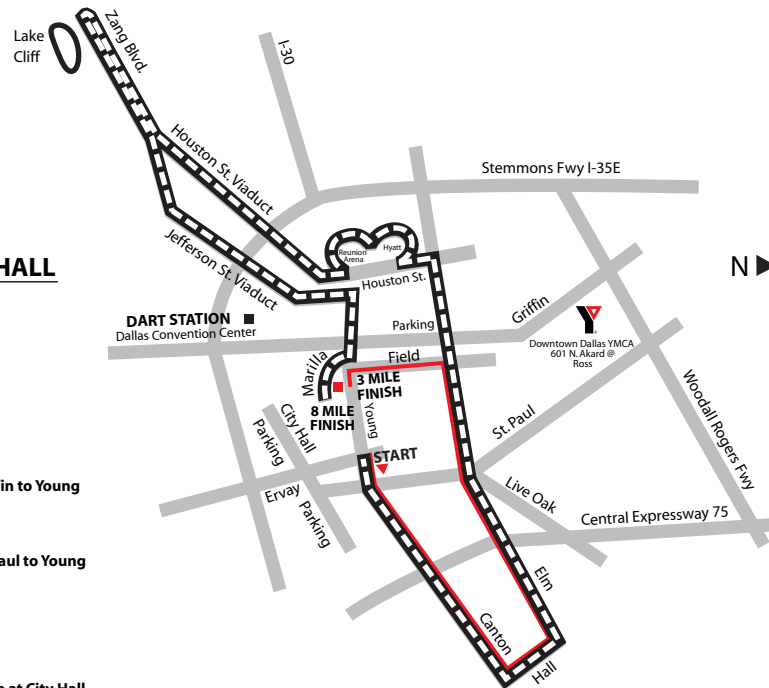

# TURKEY TROT COURSE MAP

## HOW TO GET TO CITY HALL

Ride the DART train to the Dallas Convention Center

-or-

From Stemmons Fwy (I-35)  
- Take Woodall Rogers and exit Griffin to Young

From Central Expressway (75)  
- Take Woodall Rogers and exit St. Paul to Young

From R.L.Thorton Fwy (I-30)  
- Exit Ervay toward Downtown

Underground cash parking available at City Hall  
- Enter on Young from Griffin or Akard from I-30

## KEY

-  8 Mile Course
-  3 Mile Course
-  Race Day Registration in Underground Parking
- START Young at Ervay
- 8 MILE FINISH Marilla in front of City Hall
- 3 MILE FINISH Young in front of City Hall Plaza